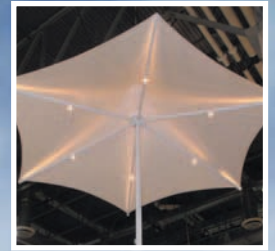

Some of Skyspan's
Optional extras

SUNSET RANGE

SUNSET UMBRELLA RANGE BROCHURE