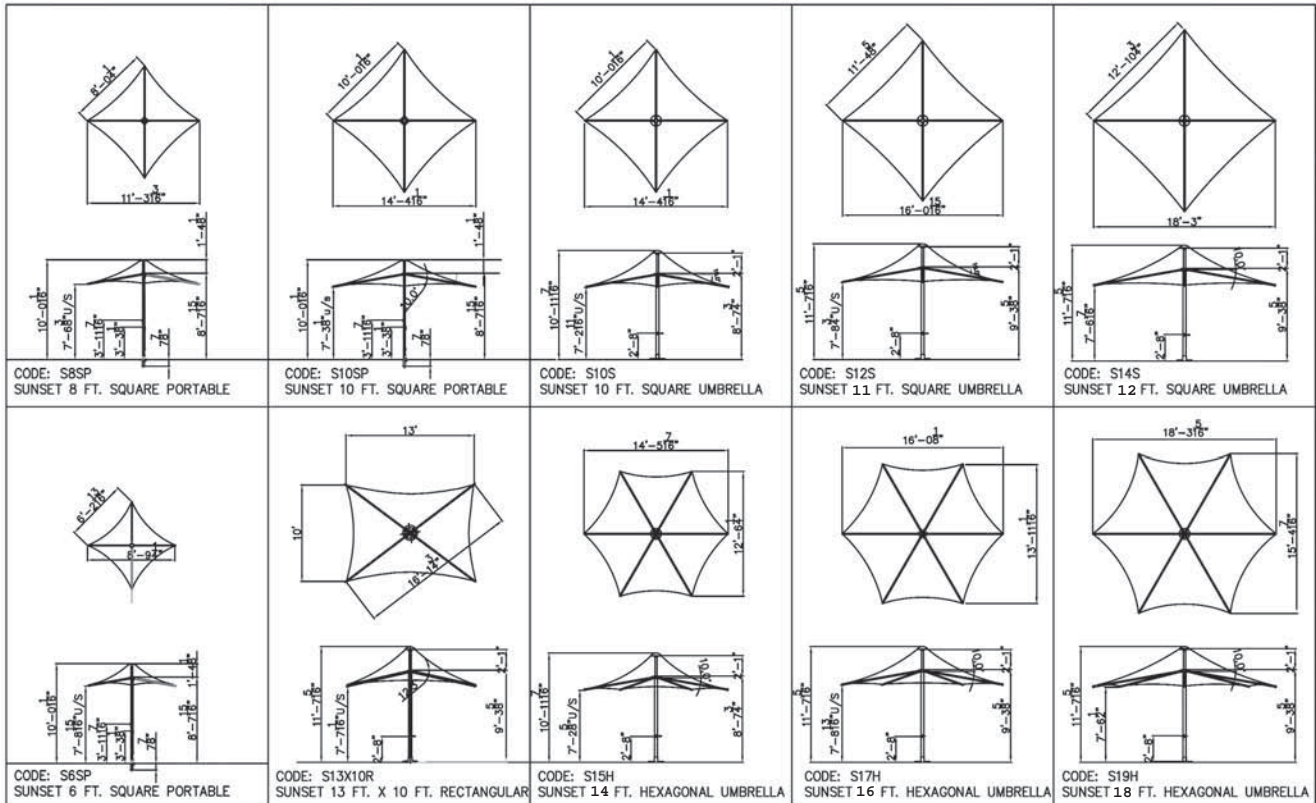

Some of Skyspan's
Optional extras

SUNSET RANGE

SUNSET UMBRELLA RANGE BROCHURE